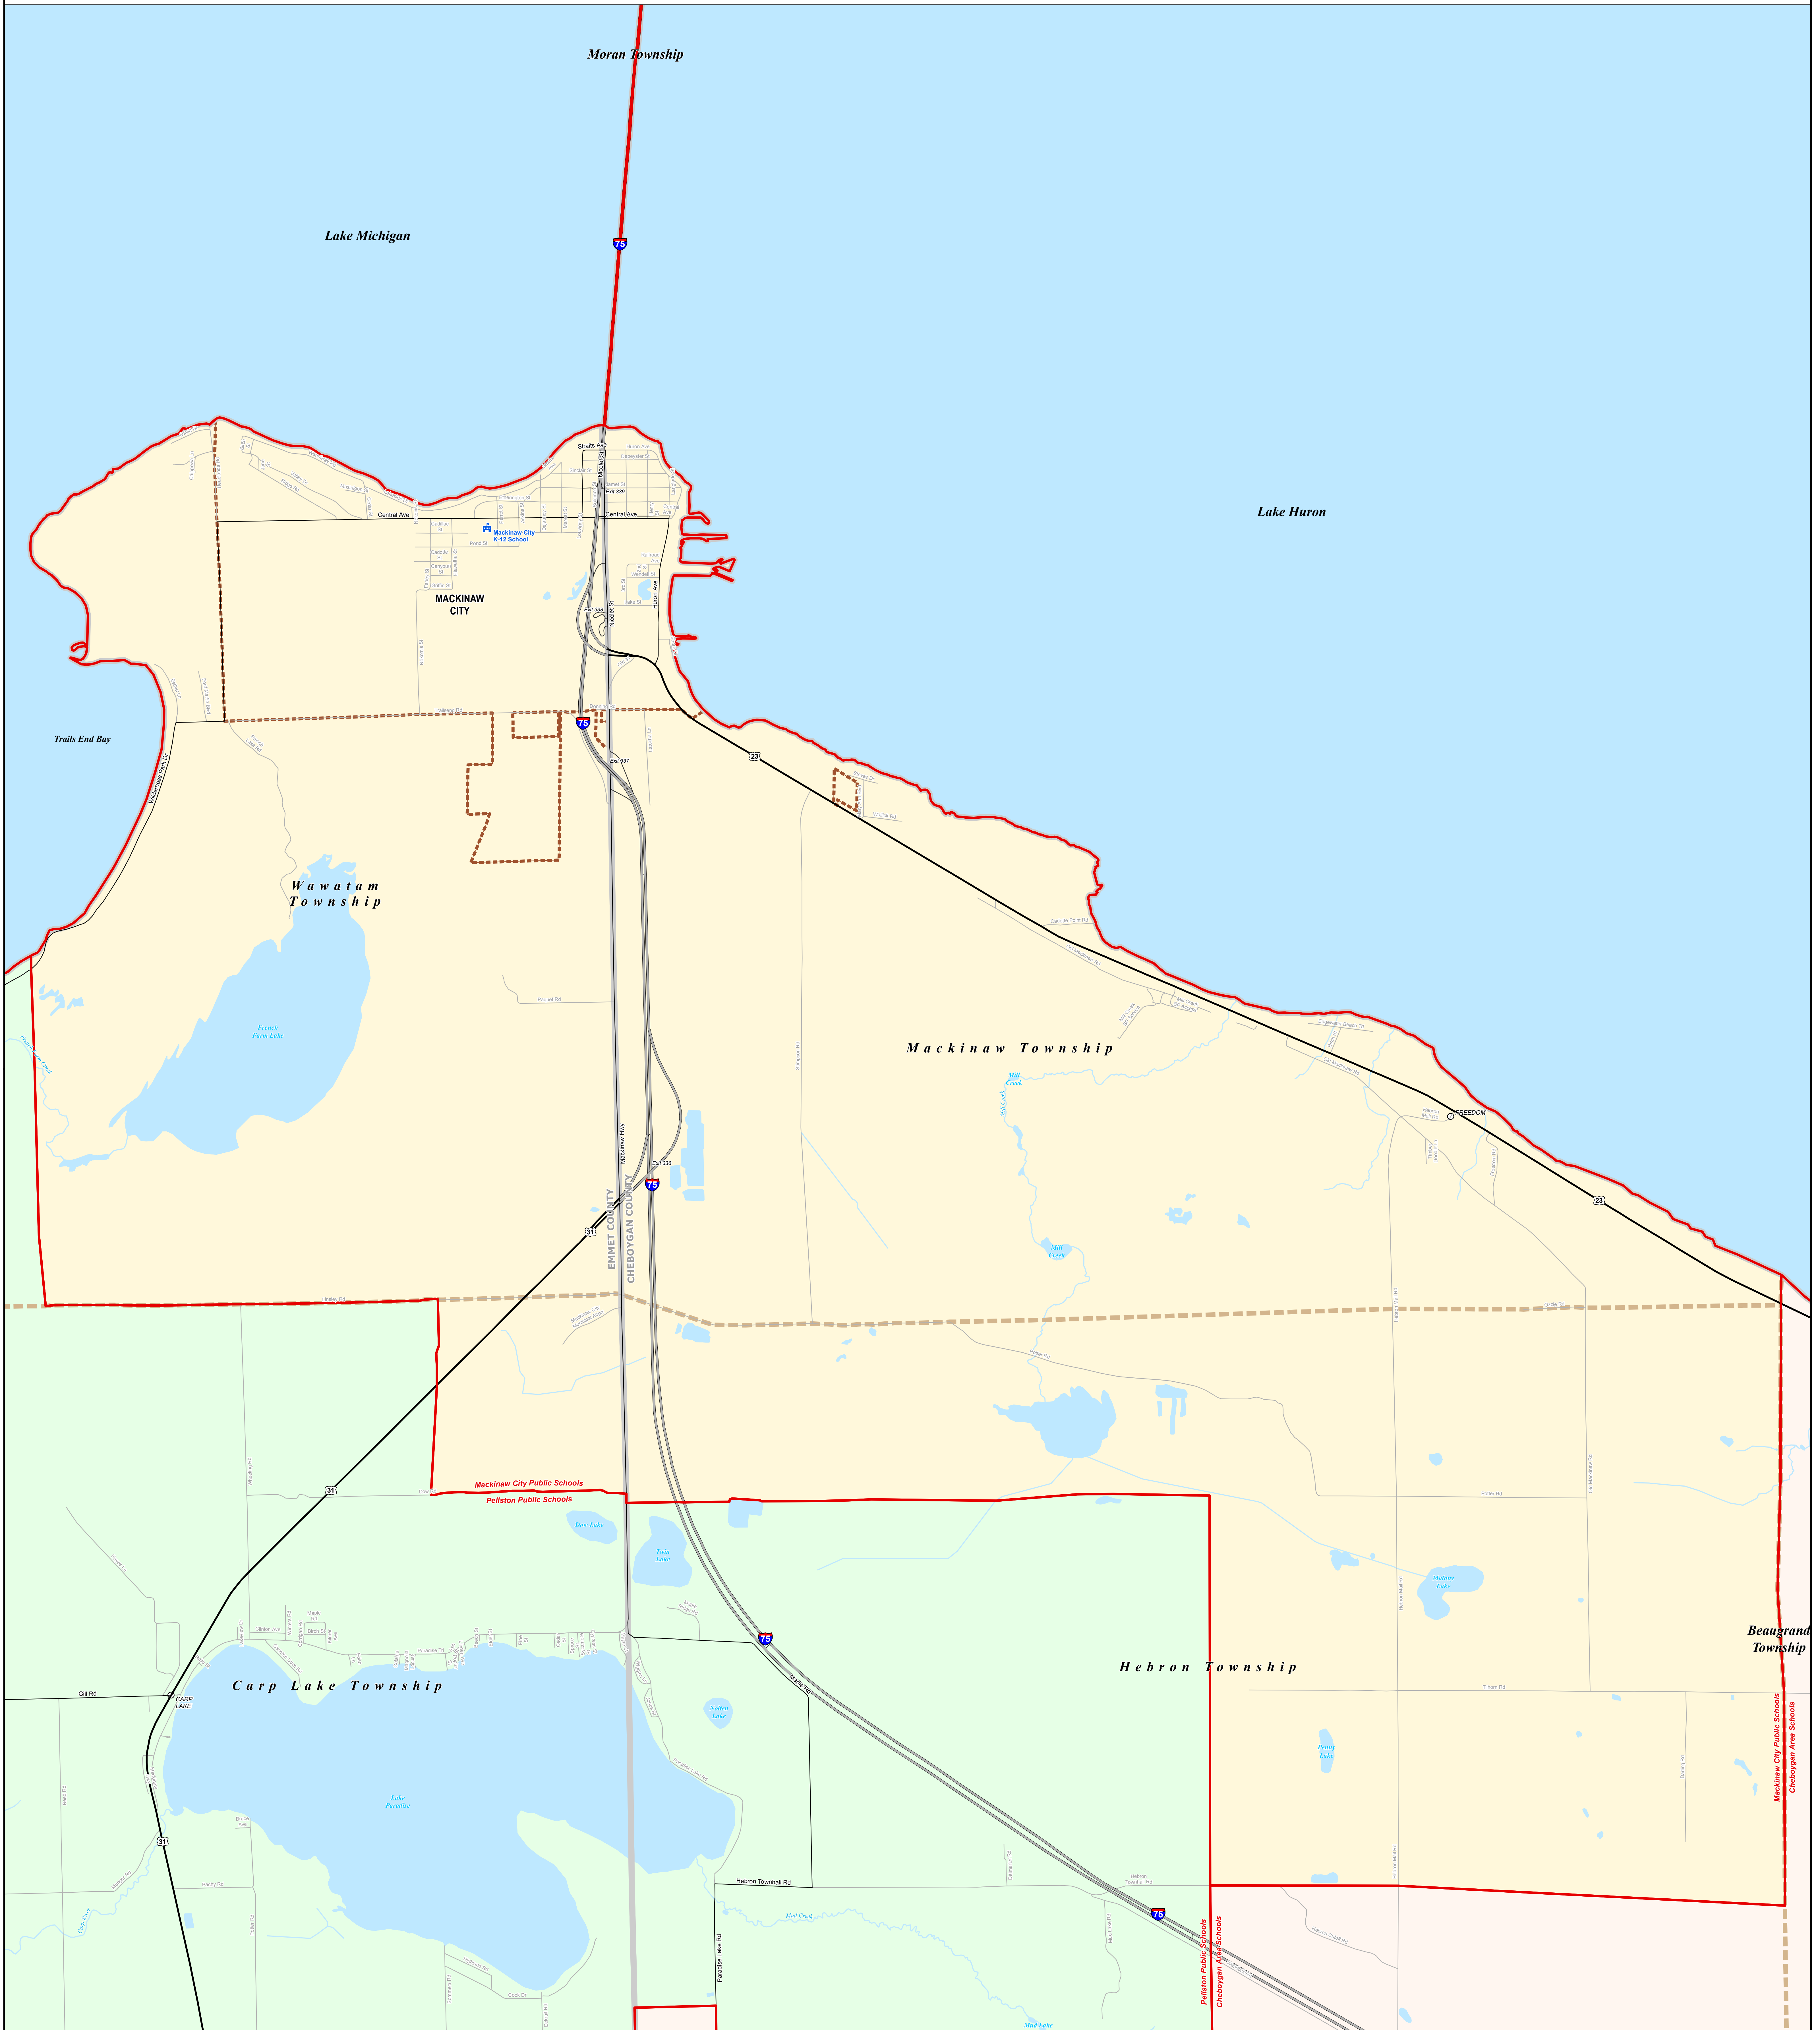

MACKINAW CITY PUBLIC SCHOOLS

Cheb-Otsego-Presque Isle ESD

*Note: Non K-12 School Districts identified with Asterisk (*) in Name

11/14/13

Legend	
School District	Unincorporated Place
County	School
City	Freeway
Township	Highway
Village	Primary Road
Census Designated Place	Local Road
Railroad	Water Feature
River, Stream, or Drain	

Source: Michigan Geographic Framework, v13a